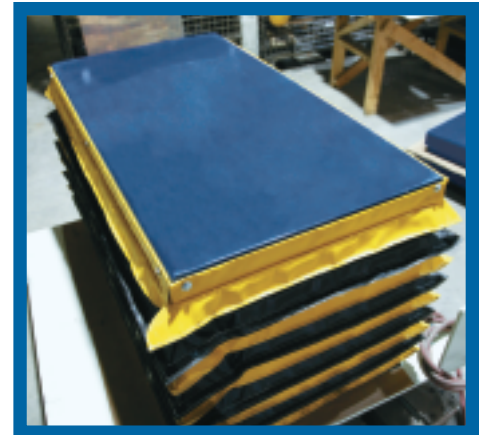

# COMMANDER SERIES LOW PROFILE LIFT

### EFFECTIVE, EASY MANEUVERING

Available exclusively through Deco, the Commander Series Low Profile Lift allows you to effortlessly move up to 2,000 lbs. This convenient device ergonomically lifts a variety of applications, including lift containers, carts, and wide loads.

**Why try to move heavy equipment?  
Let Deco make it easy.**

SPECS	
Sizes	24 in. x 44 in.
	48 in. x 44 in.
	24 in. x 88 in.
Lowered height	4 3/8 in. with 24 in. of travel
	9 1/4 in. with 48 in. of travel